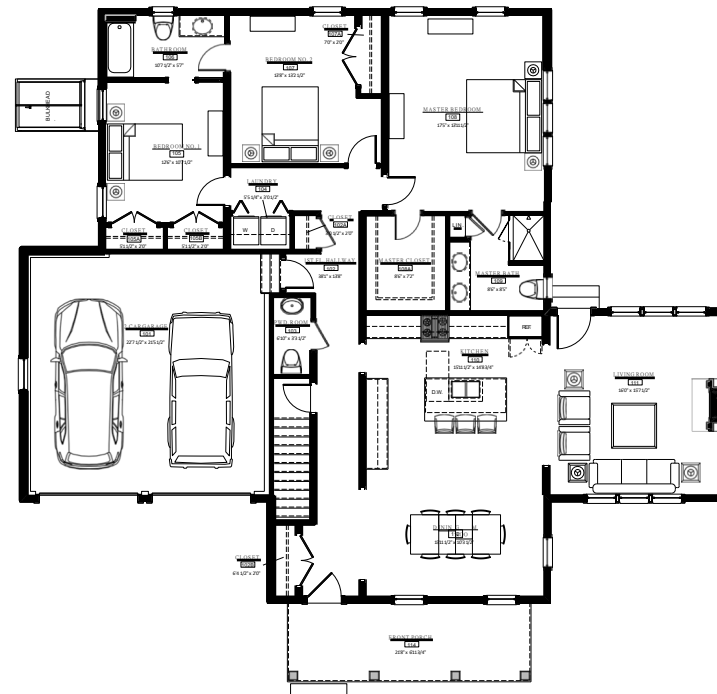

THE COTTAGES AT
PORT PLACE
NEWBURYPORT

THE COTTAGES AT PORT PLACE

THE HINKLEY

FIRST FLOOR SQUARE FOOTAGE (EXCL GARAGE) 1928 SQ. FT.

TOTAL SQUARE FOOTAGE:** 1928 SQ. FT.

** AREA TAKEN TO EXTERIOR SHEATHING

FIRST FLOOR PLAN